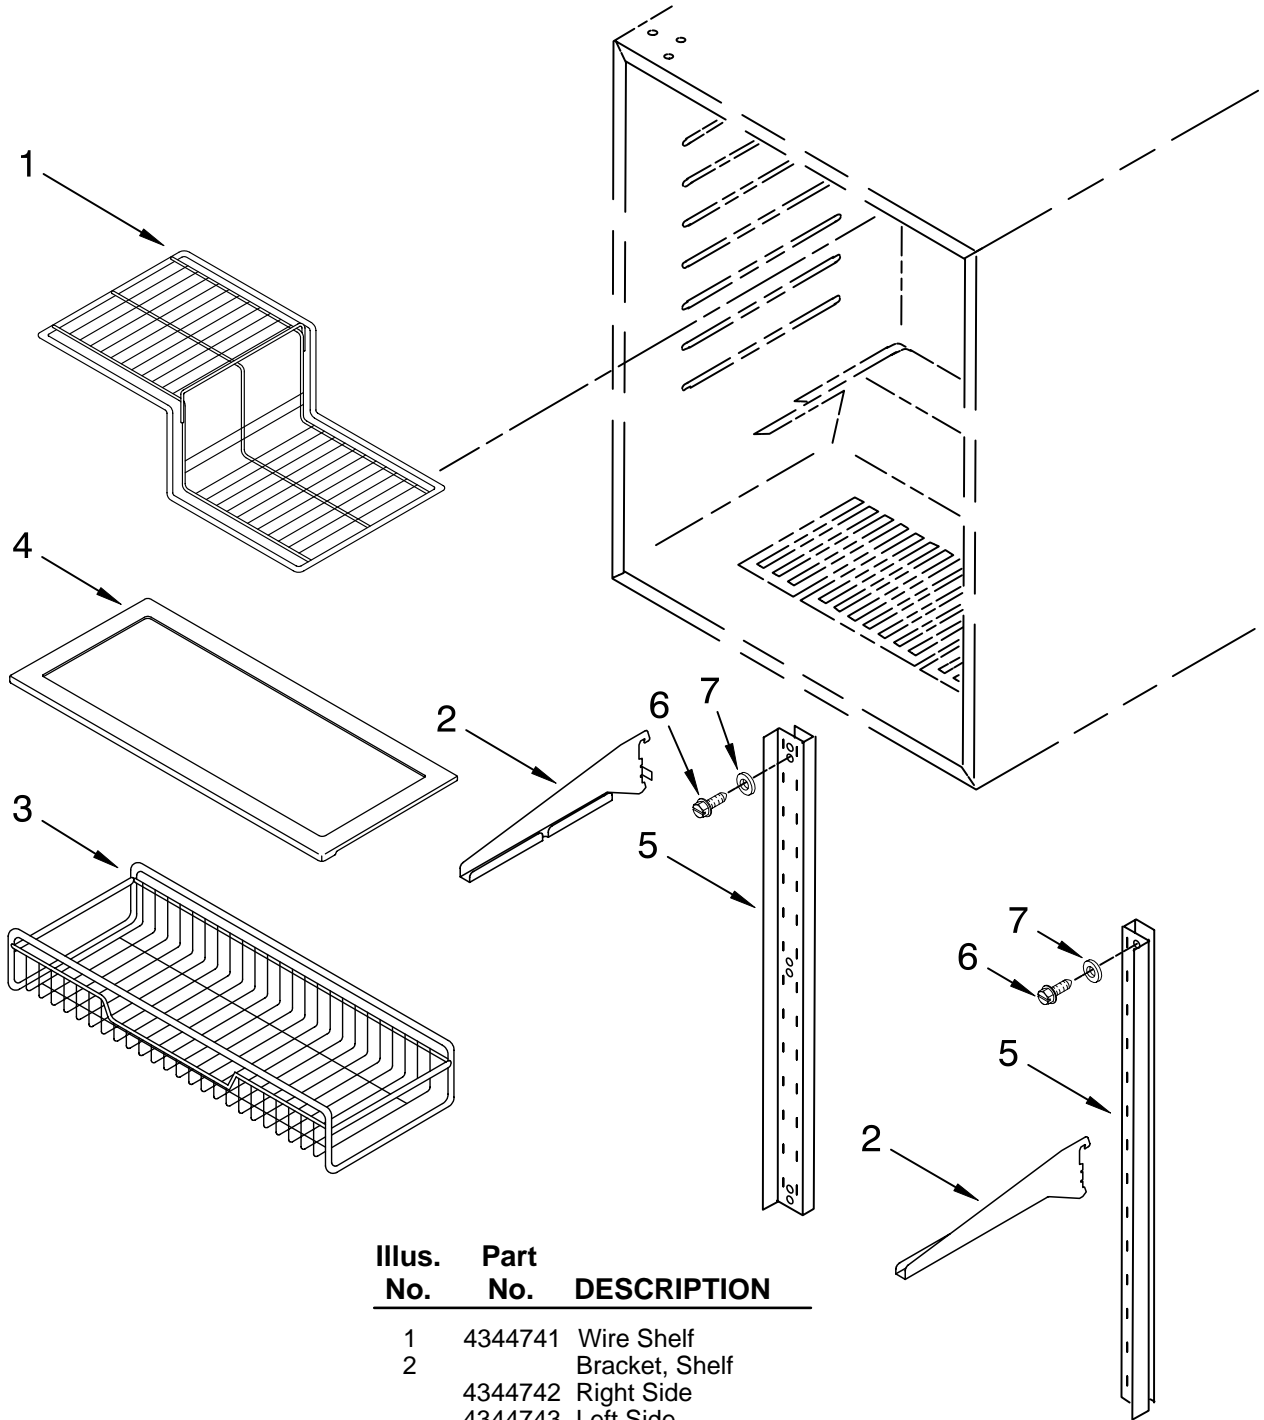

For Models: KURS24LSBS00

(Black)

FOR ORDERING INFORMATION REFER TO PARTS PRICE LIST

CABINET PARTS

For Models: KURS24LSBS00

(Black)

Illus. No.	Part No.	DESCRIPTION	Illus. No.	Part No.	DESCRIPTION	Illus. No.	Part No.	DESCRIPTION
1		Literature Parts	12		Frame, Side	24	4344824	Clip, Harness
	4344903	Energy Guide		4344789	Left Side	25	4344822	Harness, Wire
	2300274	Use & Care Guide		4344790	Right Side	26	4344827	Screw
	4344902	Wiring Diagram	13	4344771	Bracket, Grille	27	4344792	Thermal Fuse
2		Cabinet (Not A Service Part)	14	4344876	Evaporator Fan Assembly	28	4344793	Screw
3	4344739	Lens, Light	15	4344766	Thermostat	29	4344791	Screw
4	4344740	Bulb, Light	16	4344768	Knob, Thermostat	30	4344783	Fan Blade
5	4344746	Heater, Defrost	17	4344767	Switch, Plunger	31	4344878	Screw
6	4344747	Heat Shield	18	4344826	Screw	32	4344865	Evaporator Fan Motor
7	4344761	Grille	19	4344797	Screw	33	4344877	Harness, Wire
8	4344762	Plate, Bottom	20	4344819	Clip, Grille	34	4344832	Screw, Ground
9	4344763	Foot, Leveling	21	4344825	Screw	35	4344778	Grommet, Fan Motor
10	4344764	Brace, Support	22	4344823	Seal	36	4344899	Bracket, Motor
11	4344765	Control Box	23		Frame, Support	37		Evaporator (Not Serviced)
				4344821	Right			
				4344820	Left			

FOR ORDERING INFORMATION REFER TO PARTS PRICE LIST

SHELF PARTS

For Models: KURS24LSBS00
(Black)

Illus. No.	Part No.	DESCRIPTION
1	4344741	Wire Shelf
2	4344742	Bracket, Shelf
	4344743	Right Side
	4344743	Left Side
3	4344744	Basket, Crisper
4	4344745	Shelf, Crisper
5	4344748	Ladder, Shelf
	4344748	Left Side
	4344749	Right Side
6	4344794	Screw
7	4344795	Washer

FOR ORDERING INFORMATION REFER TO PARTS PRICE LIST

DOOR PARTS

For Models: KURS24LSBS00
(Black)

Illus. No.	Part No.	DESCRIPTION
1	4344807	Door Assembly (Includes Gasket)
2	4344751	Beverage Holder
3	4344752	Door Bin
4	4344787	Hinge, Bottom
5	4344754	Hinge, Top
6	4344755	Spacer, Top Hinge
7	4344798	Spacer, Bottom Hinge
8	4344757	Actuator, Switch
9	4344758	Door Stop
10	4344759	Door Gasket